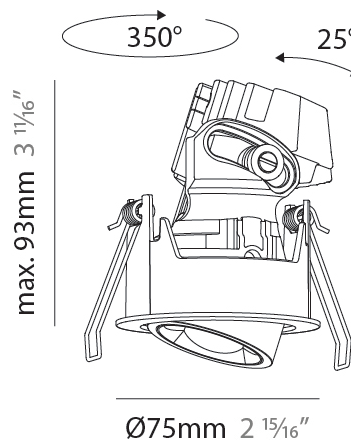

GENERAL

Series: Oiko Pro Round
Subseries: Oiko Pro Round Adjustable
Brand: Prolicht
Division: Architectural
Mounting Type: Recessed
Mounting Location: Ceiling
Subcategory: Downlight

PHYSICAL

Shape: Round
Diameter (mm): 75
Diameter (in): 2 ¹⁵/₁₆
Height (mm): 93
Height (in): 4 ¹/₁₆
Ceiling Thickness (mm): 1 - 25
Ceiling Thickness (in): 1/16 - 1 3/16
Min. Recessing Depth (mm): 105
Min. Recessing Depth (in): 4 ¹/₂
Light Distribution: Downlight
Weight (kg): 0.248
Diffuser: Lens Pack - Spread Lens / Linear Spread Lens / Honeycomb Louver
Fixture Finish: SSR / BKV / CWI / CRY / HAB / UFT / ITA / RUA / FTG / MYG / LOD / PUS / FRO / FUP / KIA / POP / BLS / SPG / MEY / GOH / GUM / CHC / COM / ABZ / JAG / OBR / MOS / ROR
Fixture Material: Aluminum Die Cast
Cut-out Measurements: D. - 68mm / 2 11/16"

ELECTRICAL

Lamp Type: LED (Zhaga Standard)
Input Wattage (W): 15
Dimming: Tri-Mode (Non-Dimming and Phase Dimming (120Vac only) and 0-10V Dimming)
Driver Included: No
Driver Location: Recessed Housing
Driver Type: Constant Current - Universal
Driver Class: Class 2
Input Voltage (V): 120 - 277
Constant Current (MA): 350

LED

Number of LEDs: 1
Color Temperature (°K): 2700 / 3000 / 3500 / 4000
Max. Delivered Lumen (lm): 1464 / 1556 / 1630 / 1645
Nominal Lumen (lm): 1566 / 1665 / 1743 / 1759
CRI: >90 CRI
Lamp Life (hrs): 50000

OPTICAL

Reflector: 60

RATINGS AND CERTIFICATIONS

Certified By: Certified for North American Standards
IP rating: IP20