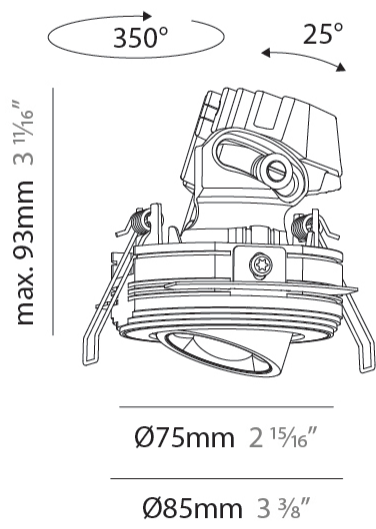

GENERAL

Series: Oiko Pro Round
 Subseries: Oiko Pro Round Adjustable
 Brand: Prolicht
 Division: Architectural
 Mounting Type: Trimless
 Mounting Location: Ceiling
 Subcategory: Downlight

PHYSICAL

Shape: Round
 Diameter (mm): 75
 Diameter (in): 2 15/16
 Height (mm): 93
 Height (in): 3 11/16
 Ceiling Thickness (mm): 10 / 12.5 / 15 / 25
 Ceiling Thickness (in): 3/8 or 1/2 or 9/16 or 1
 Min. Recessing Depth (mm): 105
 Min. Recessing Depth (in): 4 1/8
 Light Distribution: Direct
 Diffuser: Lens Pack - Spread Lens / Linear Spread Lens / Honeycomb Louver
 Fixture Finish: SSR / BKV / CWI / CRY / HAB / UFT / ITA / RUA / FTG / MYG / LOD / PUS / FRO / FUP / KIA / POP / BLS / SPG / MEY / GOH / GUM / CHC / COM / ABZ / JAG / OBR / MOS / ROR
 Fixture Material: Aluminum Die Cast
 Cut-out Measurements: D. 86mm / 3 3/8"

OPTICAL

Reflector: 60
 Adjustability: Rotational 350° / Tilt 25°

RATINGS AND CERTIFICATIONS

Certified By: Certified for North American Standards
 IP rating: IP20

OIKO PRO ROUND ADJUSTABLE TRIMLESS

A35818-

PROJECT

GENERAL

Series: Oiko Pro Round
Subseries: Oiko Pro Round Adjustable
Brand: Prolicht
Division: Architectural
Mounting Type: Recessed
Mounting Location: Ceiling
Subcategory: Downlight

PHYSICAL

Shape: Round
Diameter (mm): 75
Diameter (in): 2 ¹⁵ / ₁₆
Height (mm): 93
Height (in): 4 ¹ / ₁₆
Ceiling Thickness (mm): 1 - 25
Ceiling Thickness (in): 1/16 - 1 3/16
Min. Recessing Depth (mm): 105
Min. Recessing Depth (in): 4 ¹ / ₂
Light Distribution: Downlight
Weight (kg): 0.248
Diffuser: Lens Pack - Spread Lens / Linear Spread Lens / Honeycomb Louver
Fixture Finish: SSR / BKV / CWI / CRY / HAB / UFT / ITA / RUA / FTG / MYG / LOD / PUS / FRO / FUP / KIA / POP / BLS / SPG / MEY / GOH / GUM / CHC / COM / ABZ / JAG / OBR / MOS / ROR
Fixture Material: Aluminum Die Cast
Cut-out Measurements: D. - 68mm / 2 11/16"