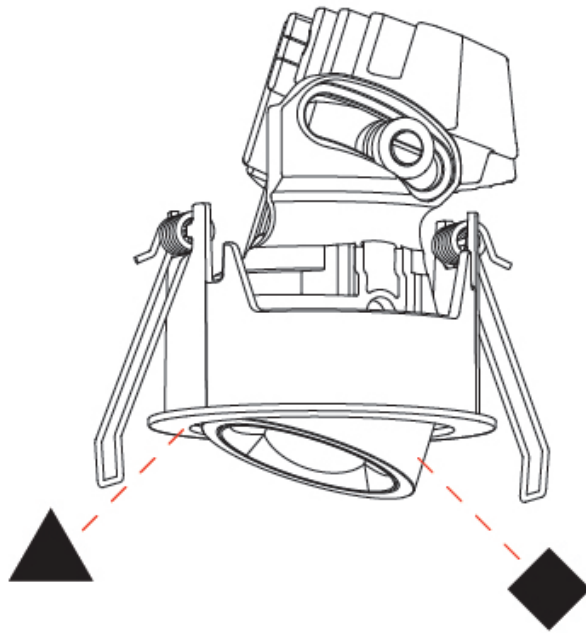

OIKO PRO ROUND ADJUSTABLE RECESSED

A35844-

PROJECT

TYPE

SPECIFIER

QUANTITY

DATE